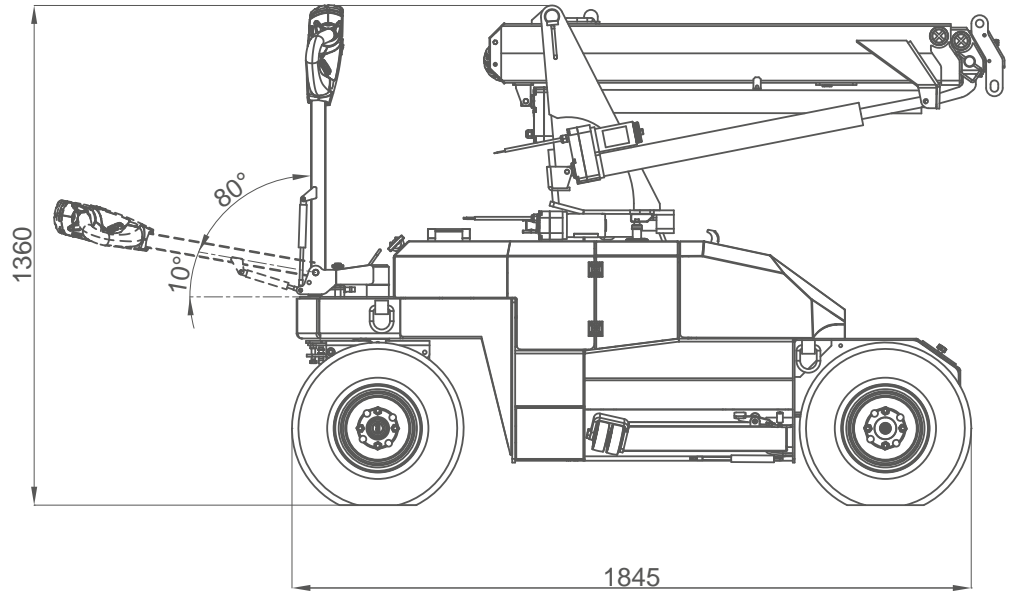

OVERALL DIMENSIONS MPK06 OUTDOOR WHEELS

INDOOR WHEELS

OVERALL DIMENSIONS
MPK06
OUTRIGGER ON SIDE

BOOM SWING

MPK06 - MAIN BOOM

with HOOK

MPK06* - JVM06

*: JVM can be equipped only on MPK06V