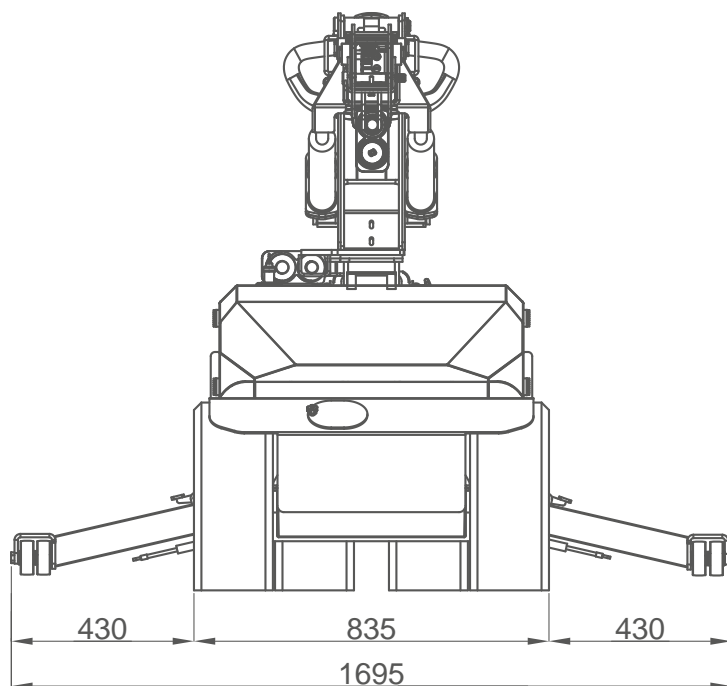

OVERALL DIMENSIONS MPK06 OUTDOOR WHEELS

INDOOR WHEELS

OVERALL DIMENSIONS
MPK06
OUTRIGGER ON SIDE

BOOM SWING

MPK06 - MAIN BOOM

with HOOK

MPK06* - JVM06

*: JVM can be equipped only on MPK06V