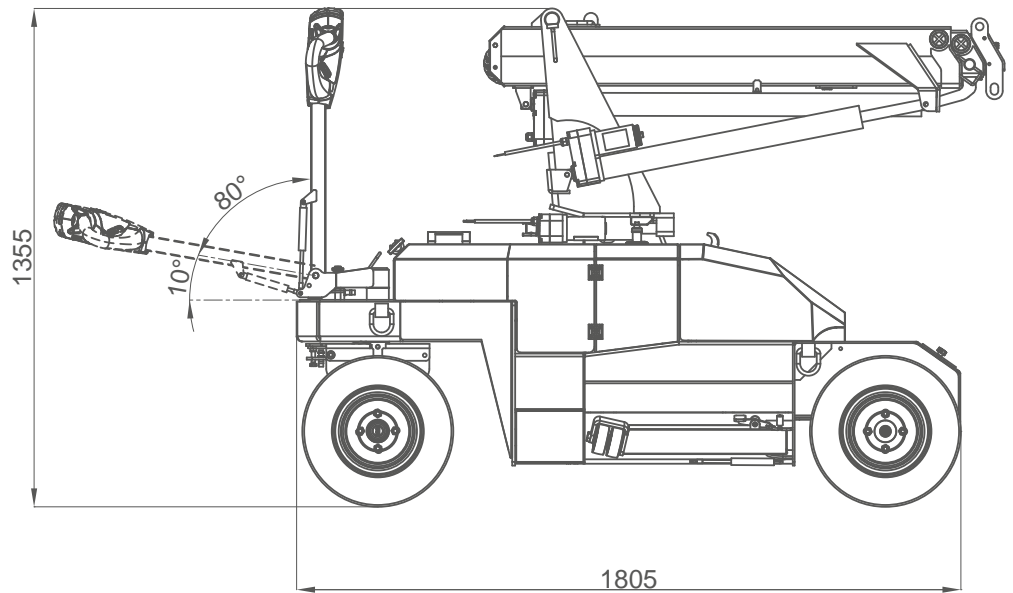

OVERALL DIMENSIONS MPK06 OUTDOOR WHEELS

INDOOR WHEELS

OVERALL DIMENSIONS
MPK06
OUTRIGGER ON SIDE

BOOM SWING

MPK06 - MAIN BOOM

with HOOK

MPK06* - JVM06

*: JVM can be equipped only on MPK06V