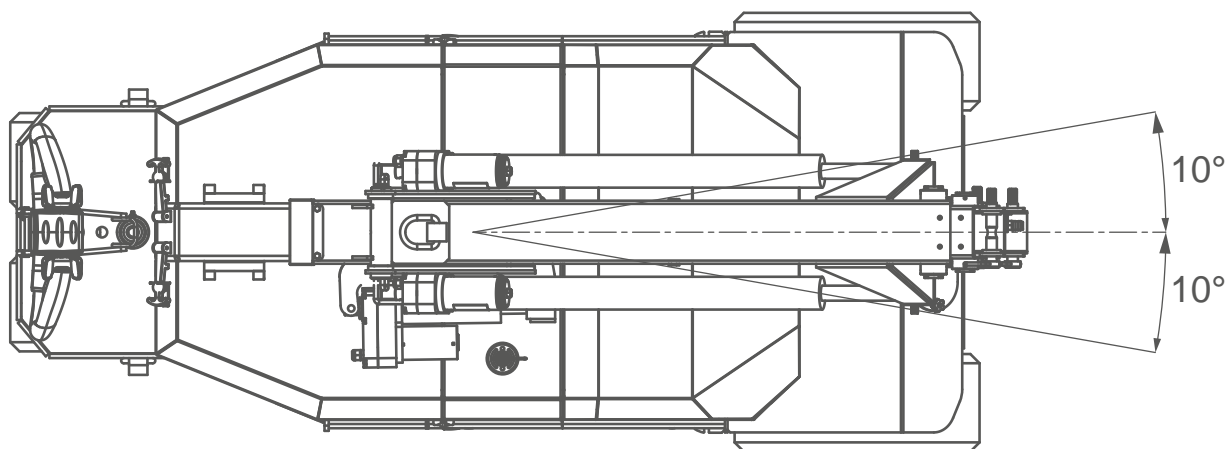

OVERALL DIMENSIONS MPK06 OUTDOOR WHEELS

INDOOR WHEELS

OVERALL DIMENSIONS
MPK06
OUTRIGGER ON SIDE

BOOM SWING

MPK06 - MAIN BOOM

with HOOK

MPK06* - JVM06

*: JVM can be equipped only on MPK06V