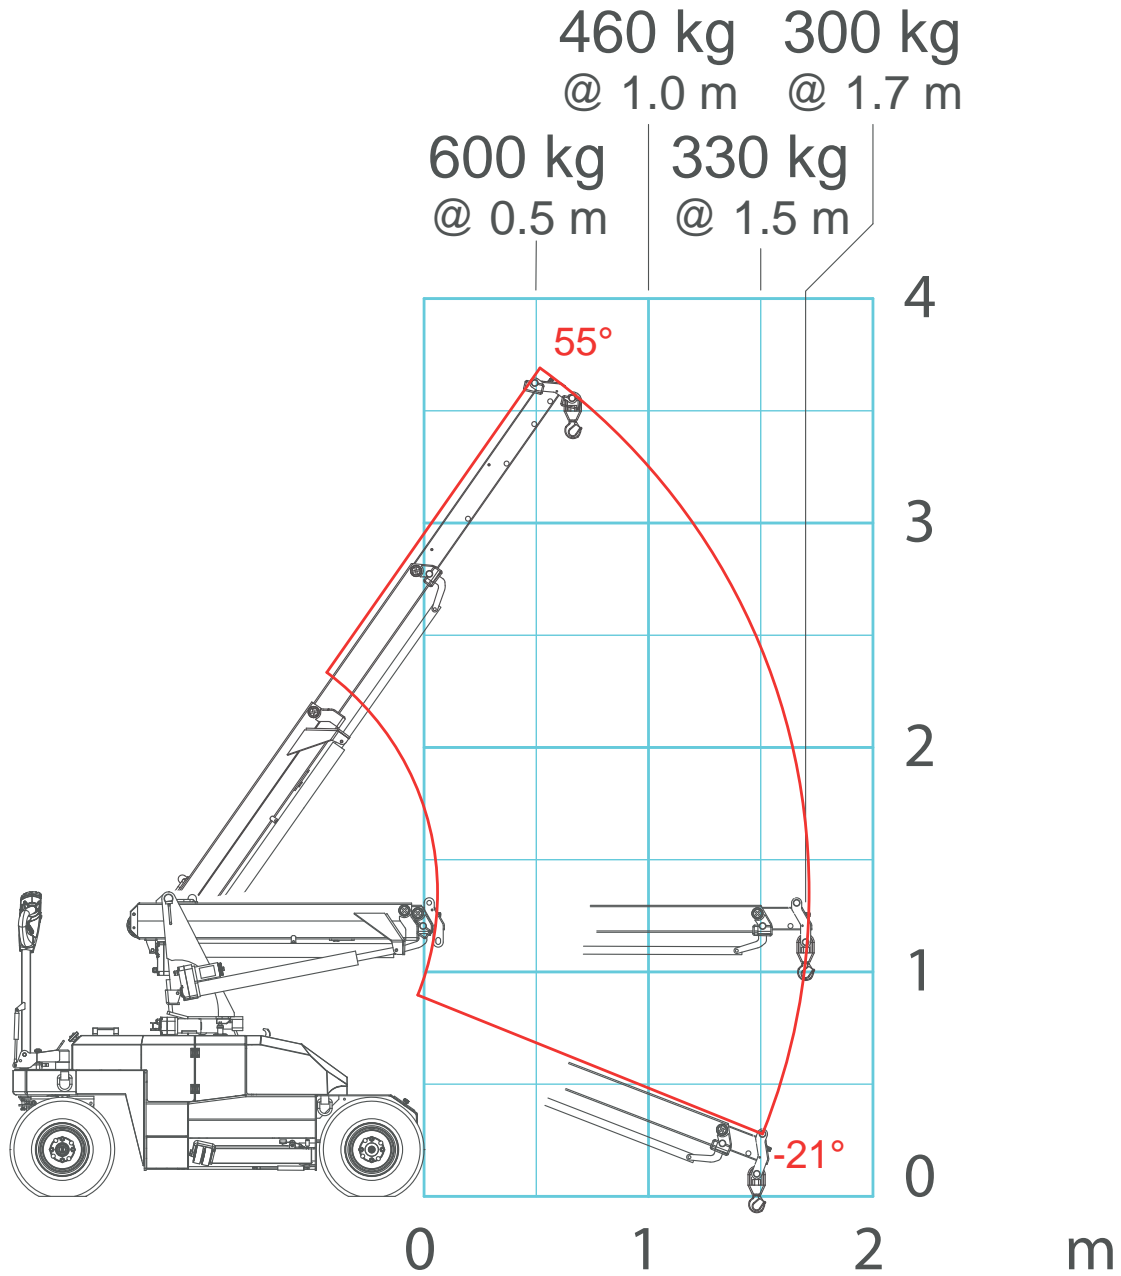

OVERALL DIMENSIONS MPK06 OUTDOOR WHEELS

INDOOR WHEELS

OVERALL DIMENSIONS
MPK06
OUTRIGGER ON SIDE

BOOM SWING

MPK06 - MAIN BOOM

with HOOK

MPK06* - JVM06

*: JVM can be equipped only on MPK06V