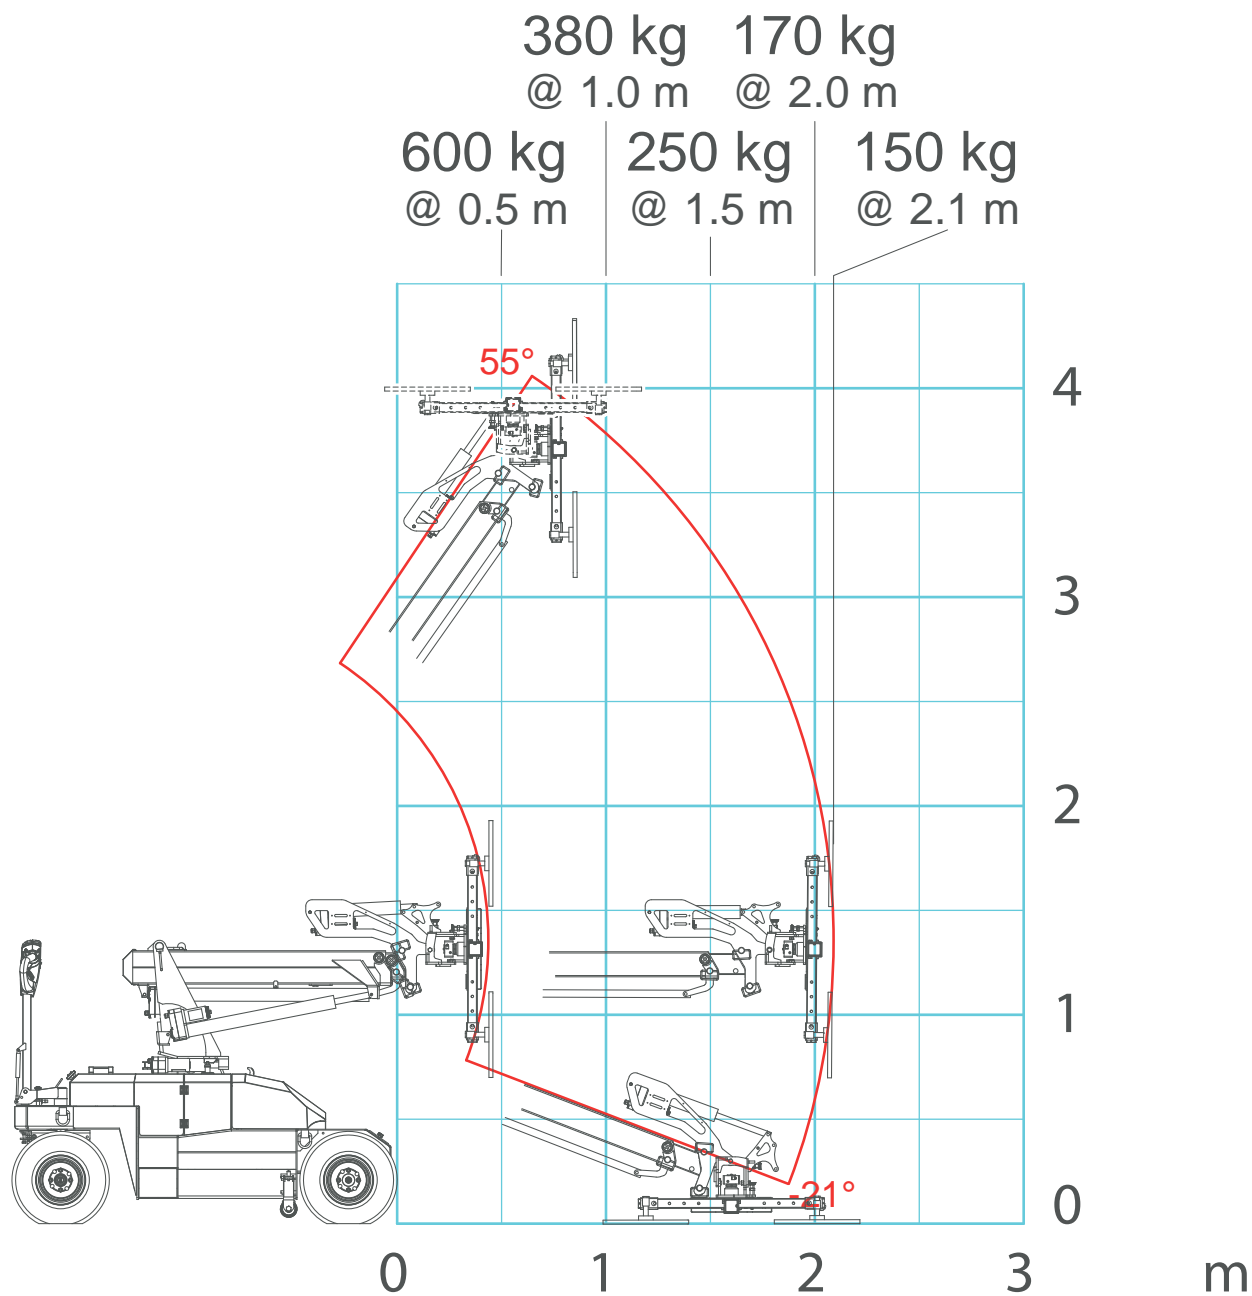

OVERALL DIMENSIONS MPK06 OUTDOOR WHEELS

INDOOR WHEELS

OVERALL DIMENSIONS
MPK06
OUTRIGGER ON SIDE

BOOM SWING

MPK06 - MAIN BOOM

with HOOK

MPK06* - JVM06

*: JVM can be equipped only on MPK06V