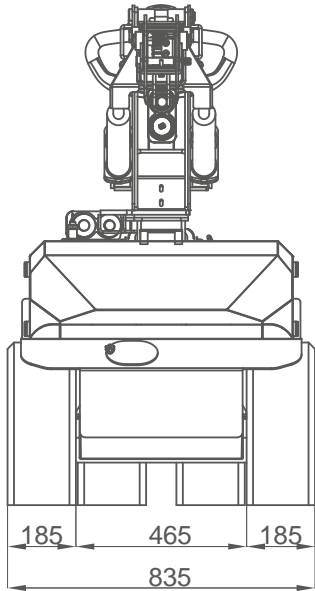

OVERALL DIMENSIONS MPK06 OUTDOOR WHEELS

INDOOR WHEELS

OVERALL DIMENSIONS
MPK06
OUTRIGGER ON SIDE

BOOM SWING

MPK06 - MAIN BOOM

with HOOK

MPK06* - JVM06

*: JVM can be equipped only on MPK06V