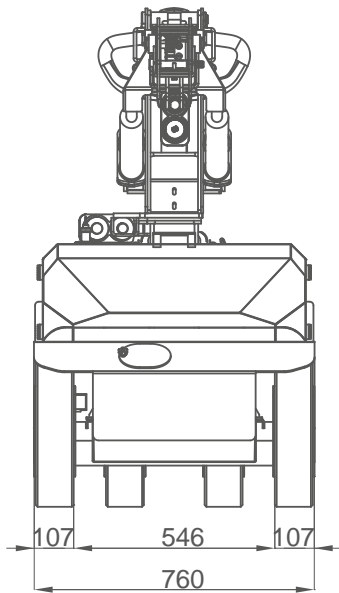

OVERALL DIMENSIONS MPK06 OUTDOOR WHEELS

INDOOR WHEELS

OVERALL DIMENSIONS
MPK06
OUTRIGGER ON SIDE

BOOM SWING

MPK06 - MAIN BOOM

with HOOK

MPK06* - JVM06

*: JVM can be equipped only on MPK06V